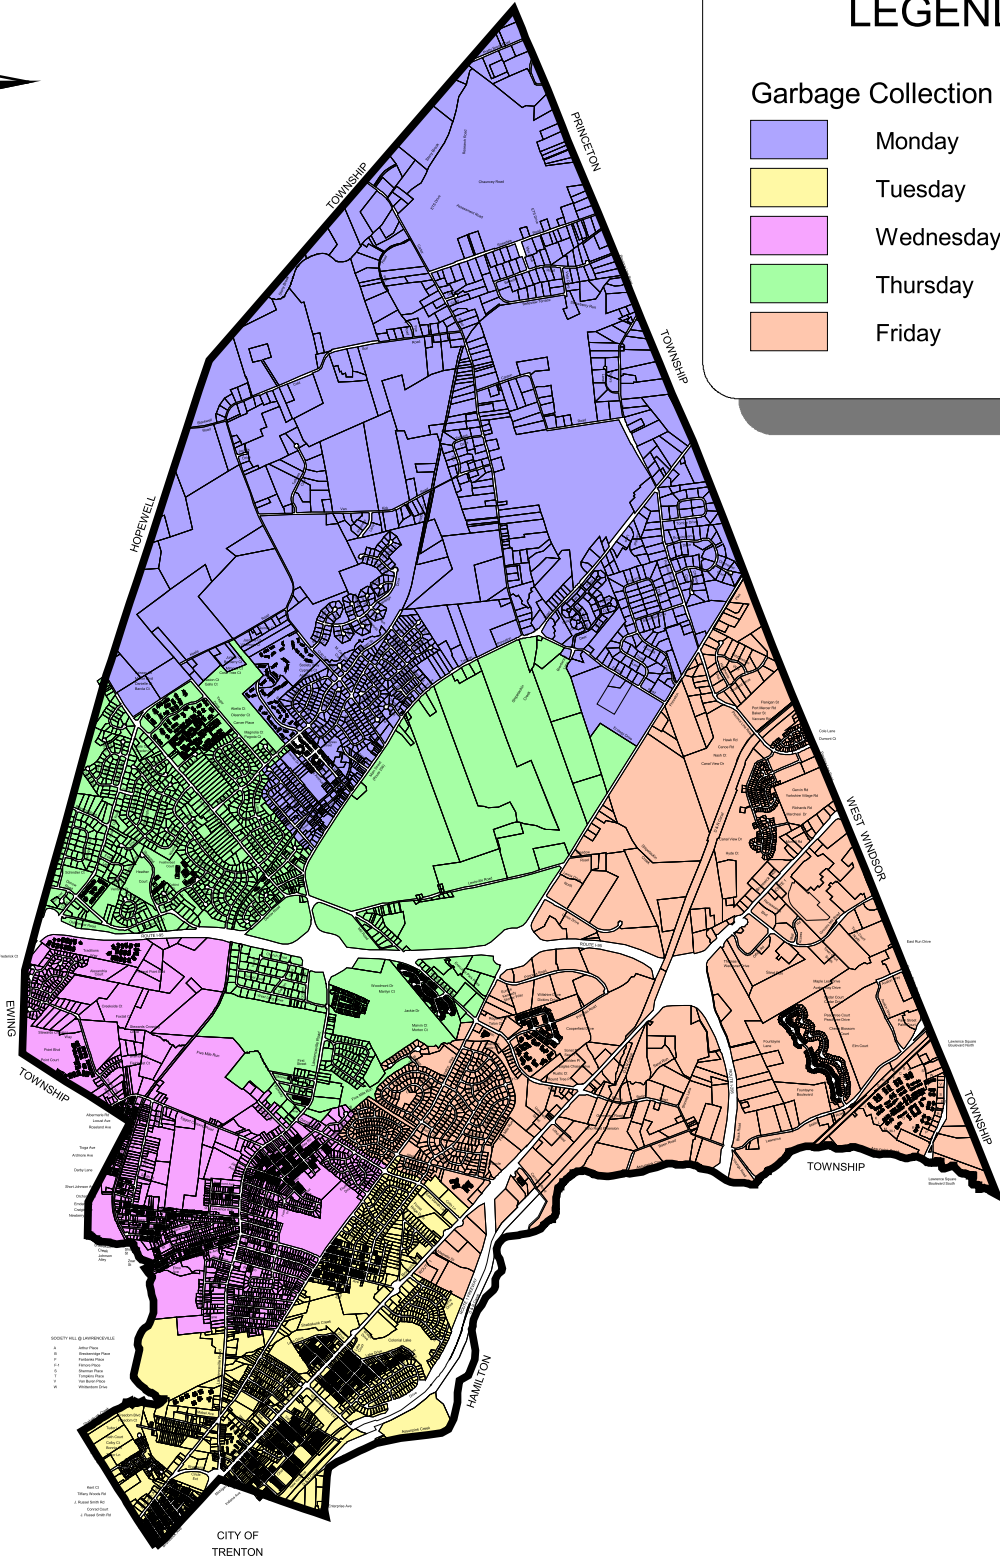

LEGEND

Garbage Collection Schedule

-  Monday
-  Tuesday
-  Wednesday
-  Thursday
-  Friday

GARBAGE COLLECTION SCHEDULE LAWRENCE TOWNSHIP MERCER COUNTY, NJ